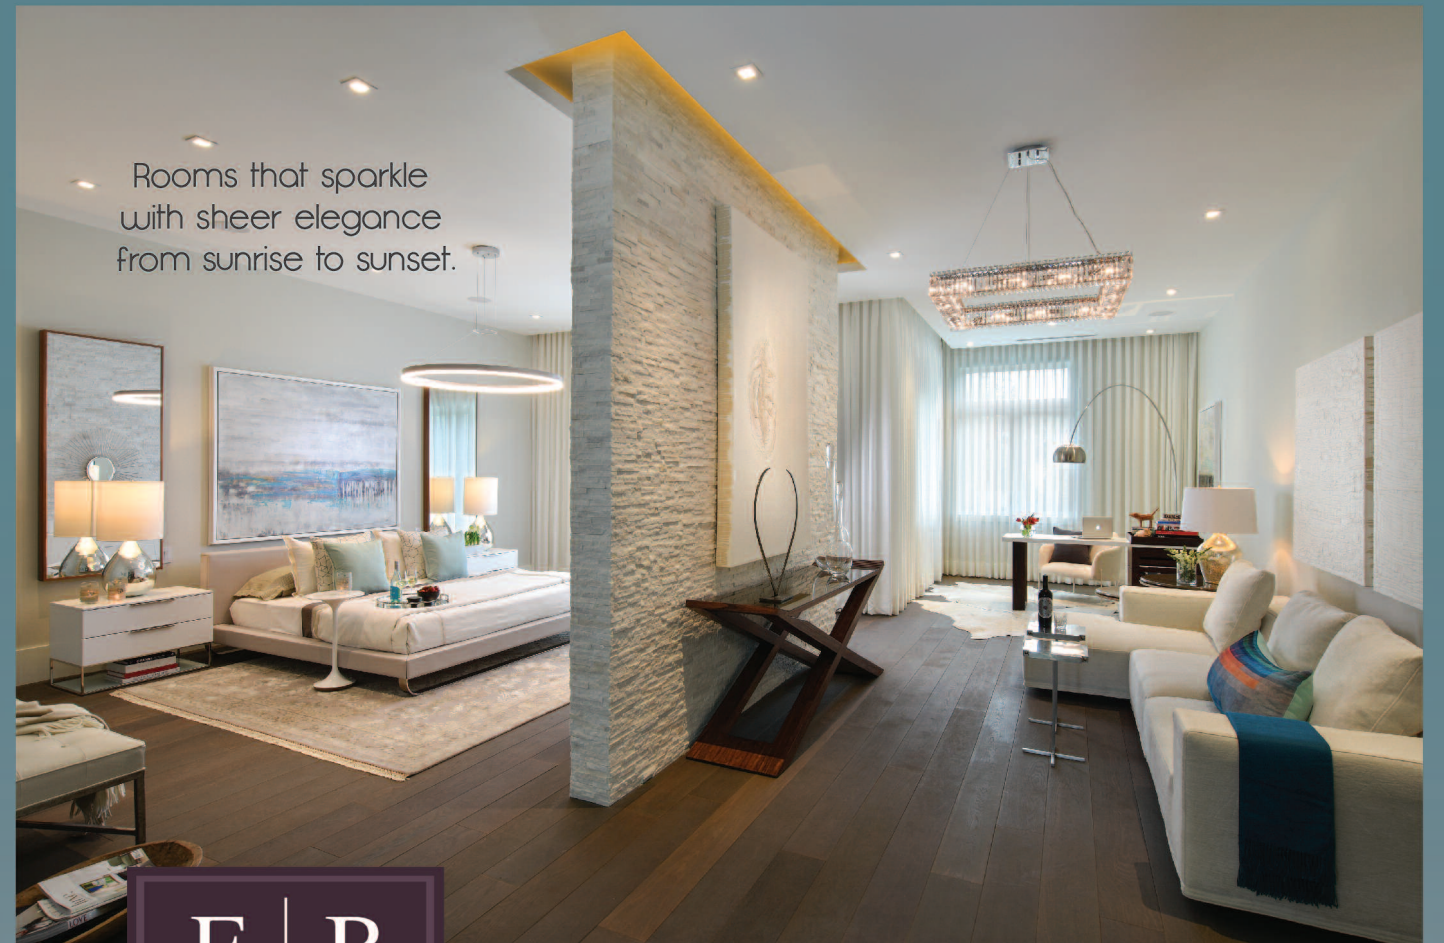

FLORIDA BLINDS
DRAPERY DESIGN

SHOWROOM & WORKROOM

3816 North 29 Avenue

Hollywood FL 33020

561.543.2543 954.655.3727

www.FLBND.com

**CUSTOM DESIGNED GLIDING SHELVES
EASY ACCESS & ORGANIZATION**

Gain access to every part of your existing kitchen and enjoy the transformation that customized gliding shelves can bring.