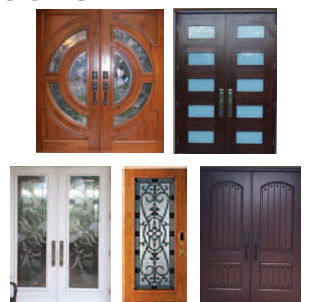

Visit our website for our full gallery! www.doorsandplus.com

ASK ABOUT OUR SPECIAL OFFERS!

2760 W. 84th St, #13, Hialeah
Family Owned & Operated • In Business Since 2001 • Lic. & Ins. CC#10B500384
954-590-0879