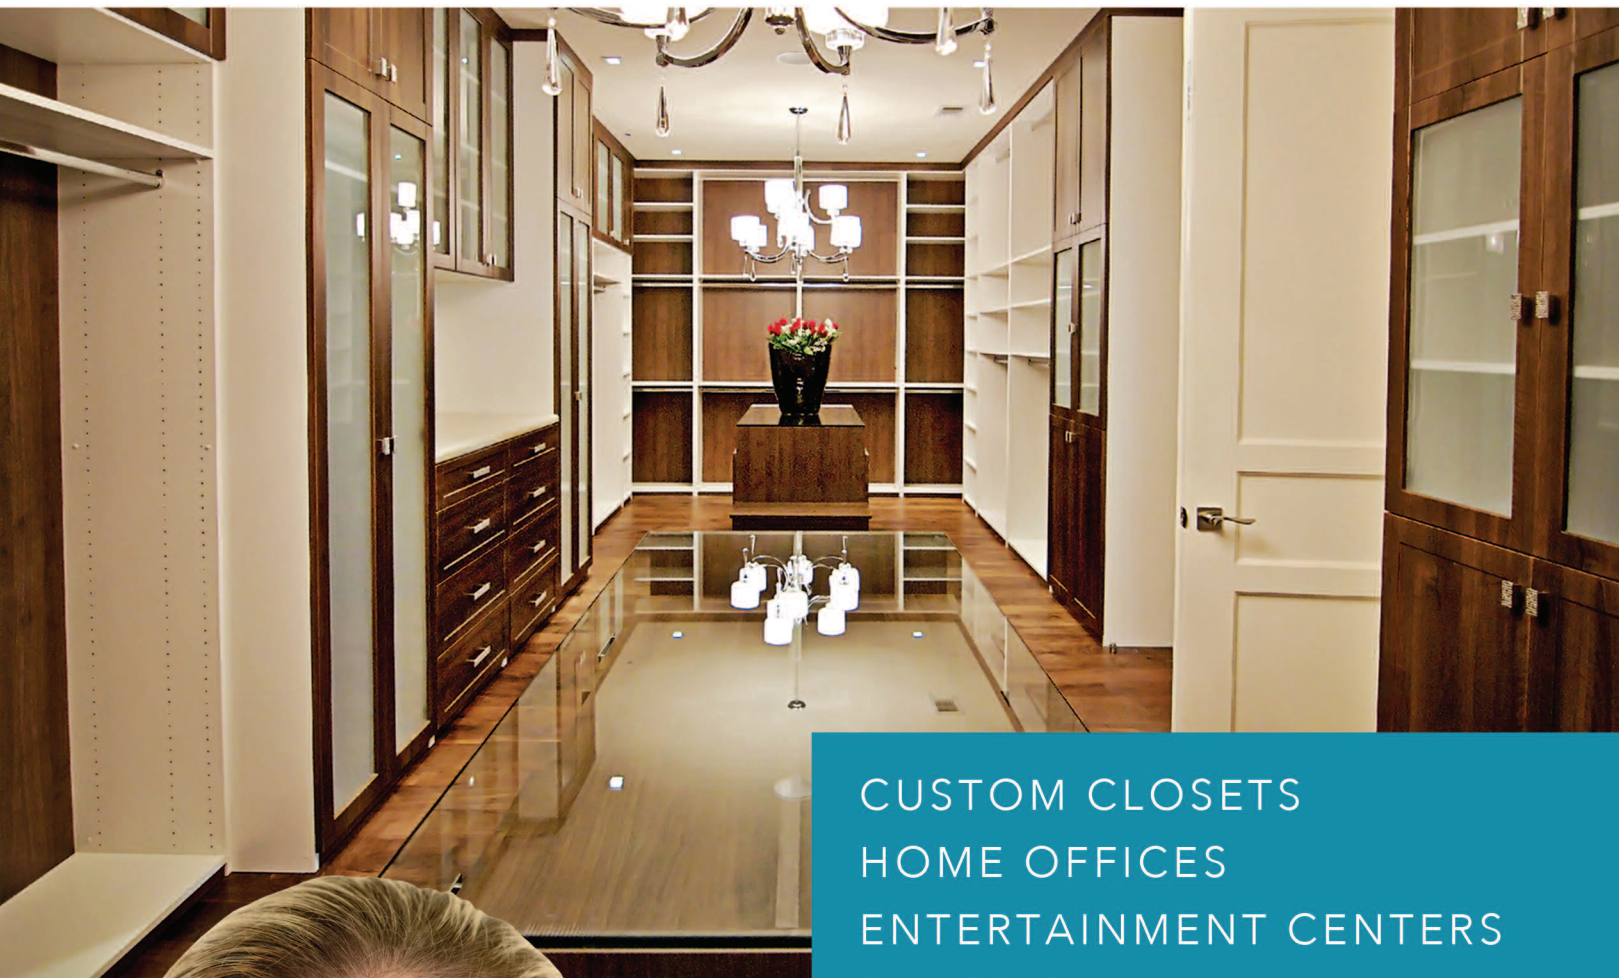

happy wife ♥ happy life

CUSTOM CLOSETS
HOME OFFICES
ENTERTAINMENT CENTERS
PANTRIES
GARAGE SYSTEMS & MORE

THE **ACCENT** GROUP INC.

Family Owned & Operated Since 1988

Visit our New Showroom

M-F 9:30-4:30

2266 NW 30th Place