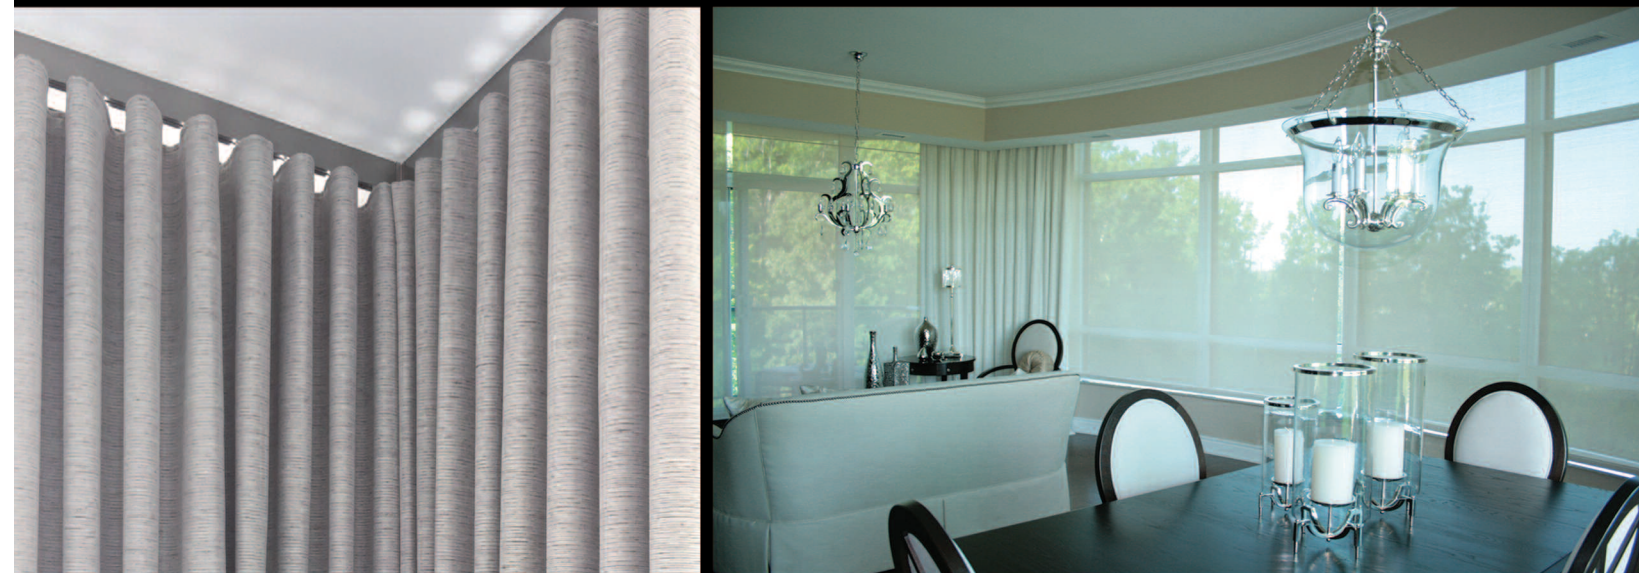

Custom Motorized Window Treatments