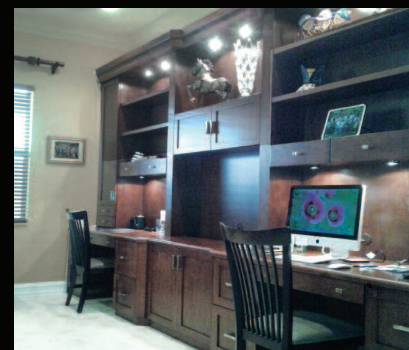

Custom Motorized Window Treatments

A & M Custom Furniture

Kitchens | Wall Units | Bedrooms | Vanities | Libraries | Offices & More
1717 SW 1ST WAY, Deefield Beach, FL 33441 | amcustomfurniture@gmail.com
WWW.AANDMCUSTOMFURNITURE.COM
RESIDENTIAL | INSURED