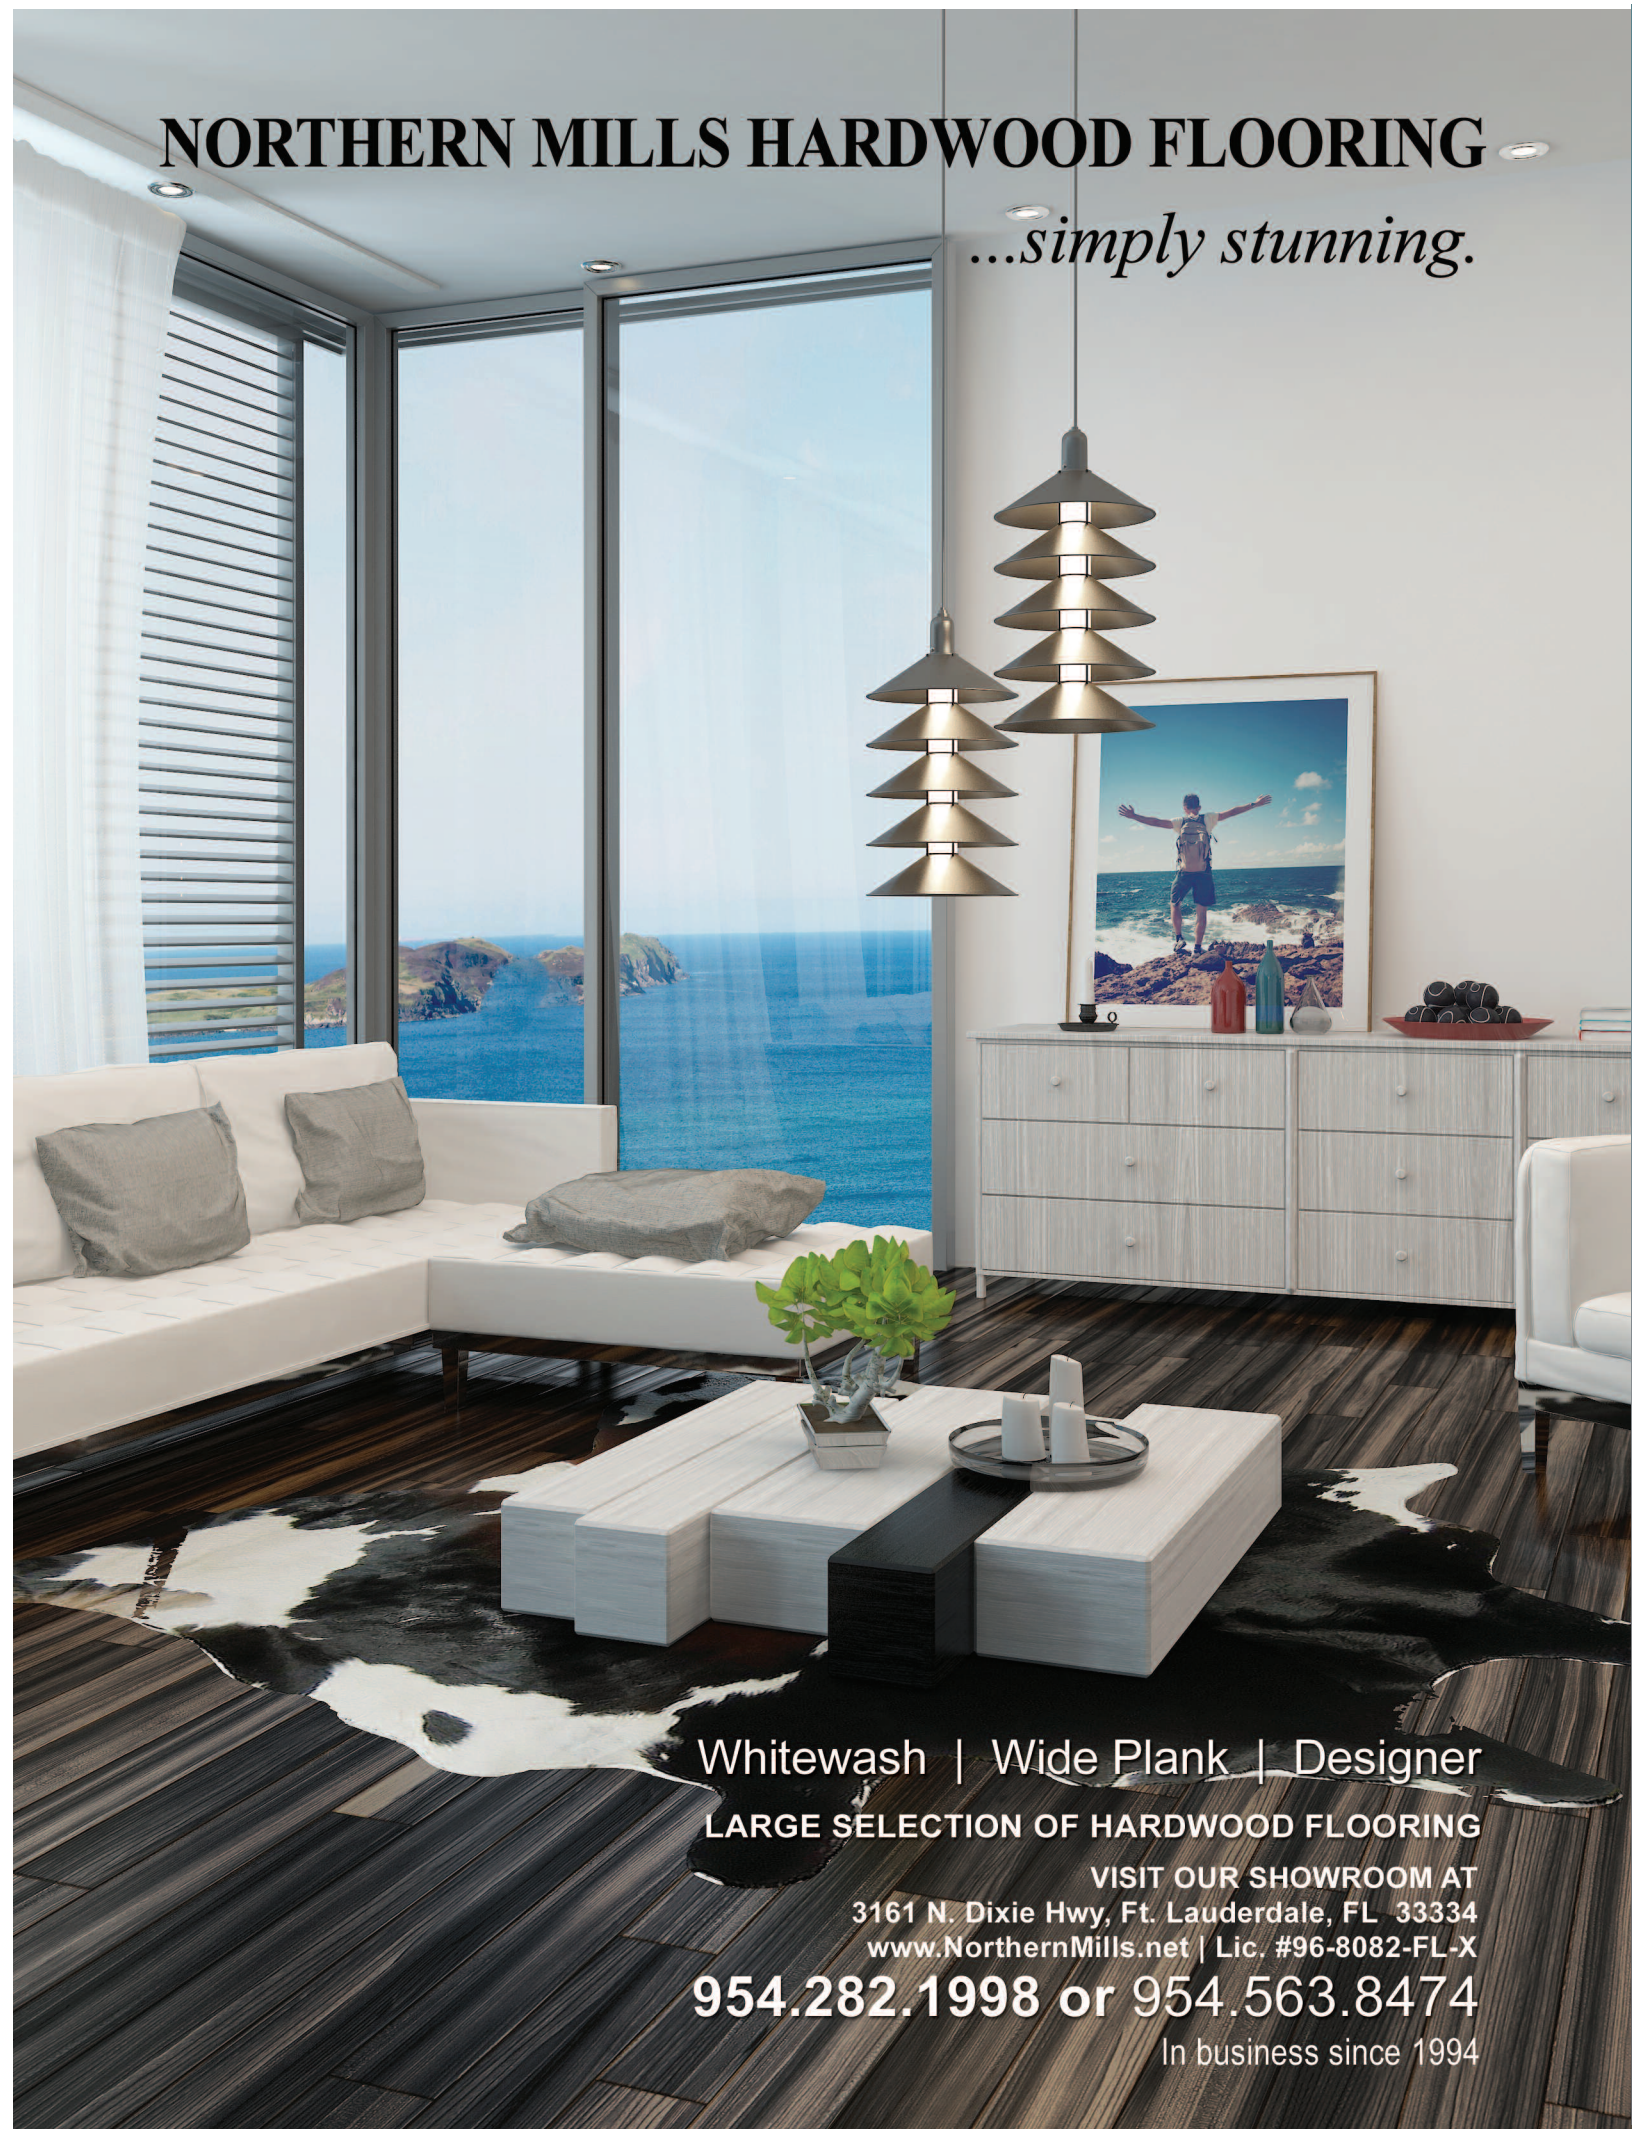

2900 NW 77th Ct
Miami, FL 33122
954.990.7497

Open 7 Days a Week
www.italkraft.com

NORTHERN MILLS HARDWOOD FLOORING

...simply stunning.

Whitewash | Wide Plank | Designer

LARGE SELECTION OF HARDWOOD FLOORING